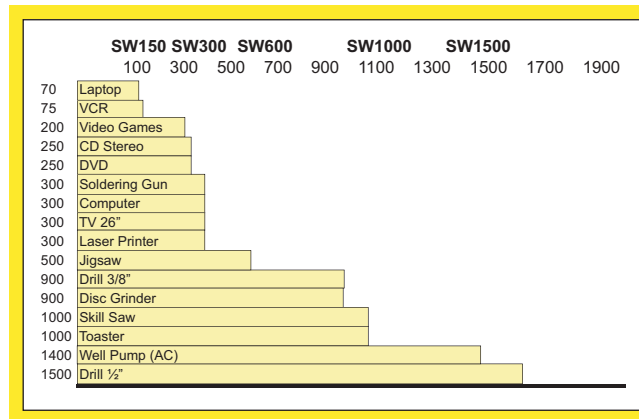

Use anywhere including:

- RVs and Campers
- Long Haul Trucks
- Boats
- Mobile Office
- Service Vehicles

The Go Power! SW1000 W, SW1500 W and SW2000 W Inverters are pictured above (from left to right)

Specifications*	GP-SW1000		GP-SW1500		GP-SW2000	
	12 V	24 V	12 V	24 V	12 V	24 V
Continuous Output Power	1000 W		1500 W		2000 W	
Surge Rating	2000 W		2000 W		4000 W	
Output Voltage	115 V		115 V		115 V	
Efficiency (full load)	85-92%		85-90%		85-90%	
No Load Power Draw / Powersave	1.4A/0.25A	0.75A/0.15A	1.0 A / 0.1 A	0.65 A / 0.05 A	2.8A/1.5A	1.5A/0.3A
Output Waveform	Pure Sine Wave		Pure Sine Wave		Pure Sine Wave	
DC Input Voltage	10.5 - 15.0 VDC	21-30VDC	10.5 - 15.0 V	21.0 - 30.0 V	10.5 - 15.0 V	21.0 - 30.0 V
Protection	Overload, Short Circuit, Reverse Polarity (Fuse) Over/Under Input voltage, Over Temp.					
Operating Temp. Range	0° to 40°C		0° to 40°C		0° to 40°C	
Dimensions mm	383 x 182 x 89		419 x 279 x 102		422 x 208 x 160	
(l x w x h) inches	15.1 x 7.2 x 3.5		16.5 x 10.9 x 4.1		16.6 x 8.2 x 6.3	
Net weight kg	4.0		7.7		9.5	
lbs	8.8		17		21	
Warranty	2 years		2 years		2 years	
UPC	8-39085-00067-0	8-39085-00136-3	8-39085-00001-4	8-39085-00039-7	8-39085-00068-7	8-39085-00069-4